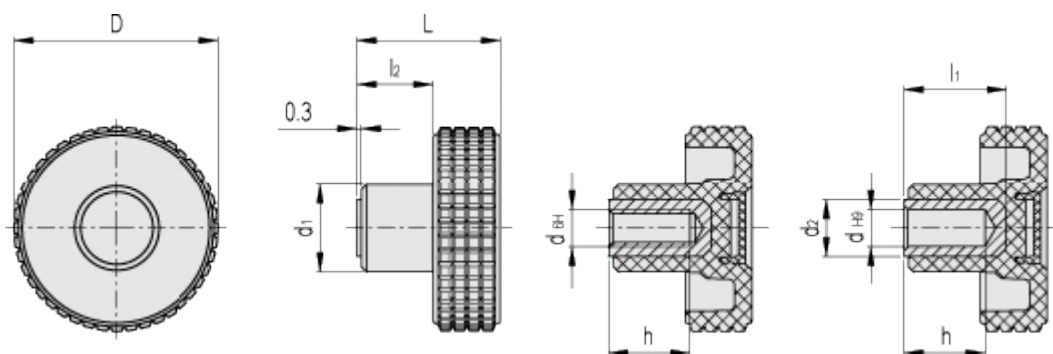

Data Sheet

Article number: 23020342062

Description: E+G Fingergreb MBT.30-B-M6-C2, orange centre cap

Measures

D = 31

l2 = 11.5

d1 = 15

d2 = -

dH6 = M6

dH9 = -

h = 12

L = 24

l1 = -